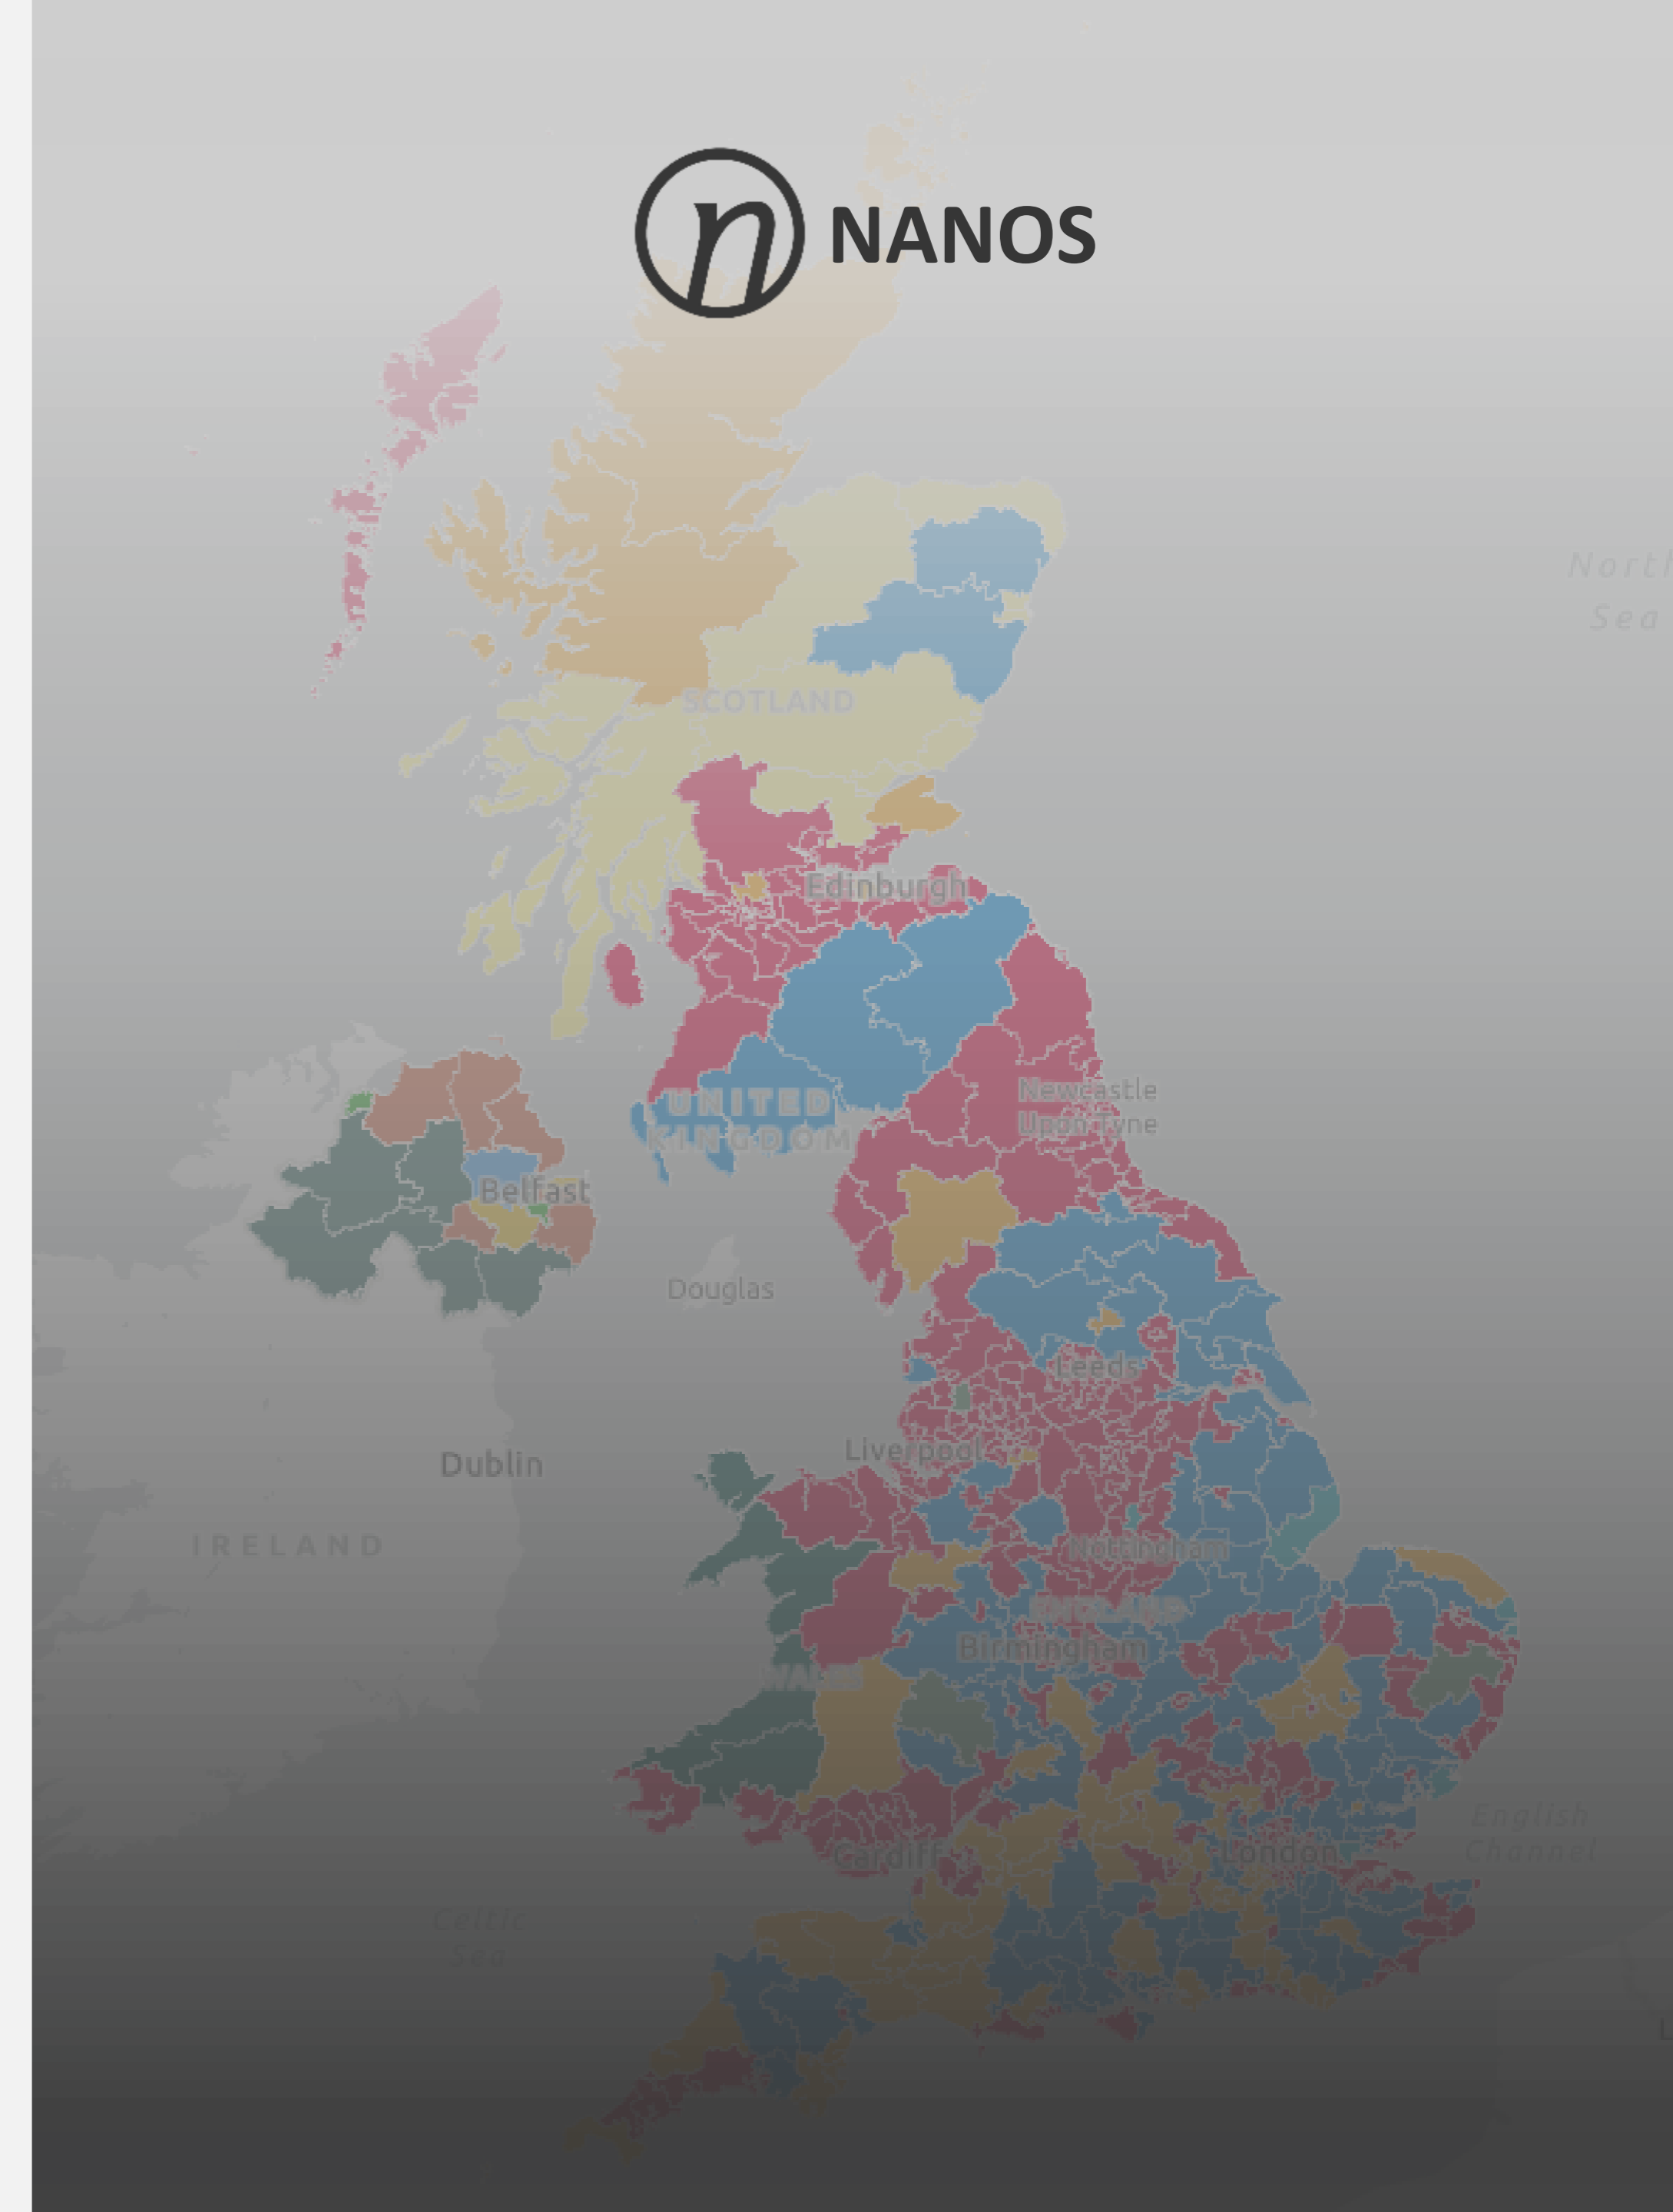

Interactive Voting Results Maps

Explore our **Interactive Voting Results Maps** for the US, UK, Canada, and Germany! Dive into the latest election data, compare historical trends, and understand the political landscape like never before.

Key Features

- **United States**
 - 2020 & 2016 US Presidential election data
 - Results by State and congressional district
 - General elections voter turnouts
 - Heat maps of party support
 - Margins of victory
 - Dashboards of Electoral College vote counts
 - 2022, 2020 & 2018 US House & Senate federal election data
 - Results by State (senate) and congressional district (House of Representatives)
 - General elections voter turnouts
 - Heat maps of party support
 - Margins of victory
 - Dashboards of seat counts

NANOS Interactive Voting Results Maps

Key Features

- **United Kingdom**

- 2024, 2019, 2017 & 2015 UK federal election data

- Results by constituency
 - Voter turnouts
 - Heat maps of party support

- Conservative and Unionist Party
 - Labour Party
 - Liberal Democrats
 - Scottish National Party
 - Sinn Féin
 - Reform UK
 - Democratic Unionist Party

Key Features

- **Germany**
 - 2024 & 2017 Germany federal election data
 - Results of first votes by constituency
 - General elections voter turnouts
 - Heat maps of party support
 - Social Democratic Party of Germany
 - Christian Democratic Union of Germany
 - Christian Social Union in Bavaria
 - Alliance 90/The Greens
 - Free Democratic Party
 - Alternative for Germany
 - The Left
 - Margins of victory
 - Dashboards of seat counts