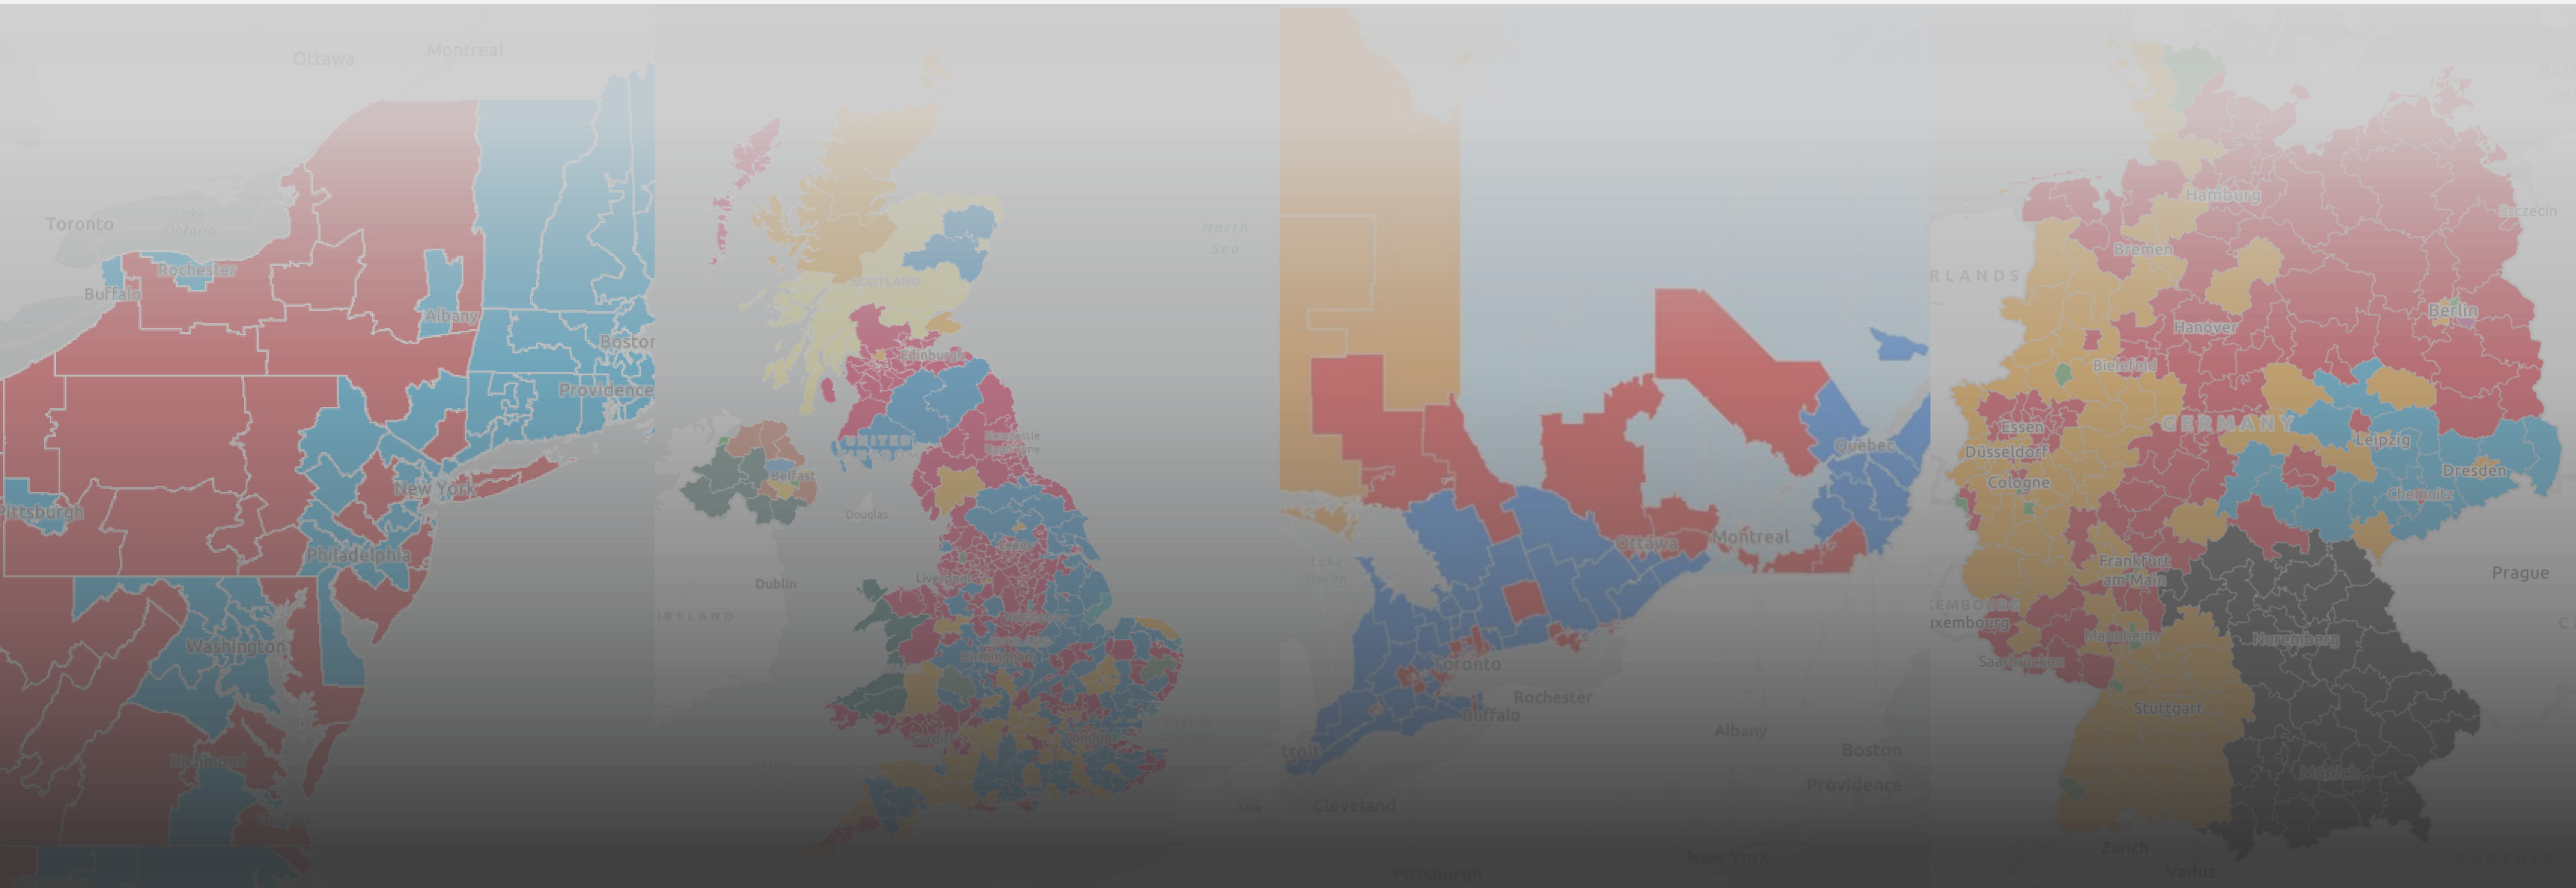

Subscribe now!

COST

Yearly subscriptions are $99 plus tax for a single log-in access. Note: Only yearly payments are accepted, and all costs and pricing are exclusive of applicable taxes. Visit <https://nanos.co/payments/> for more information or to subscribe.