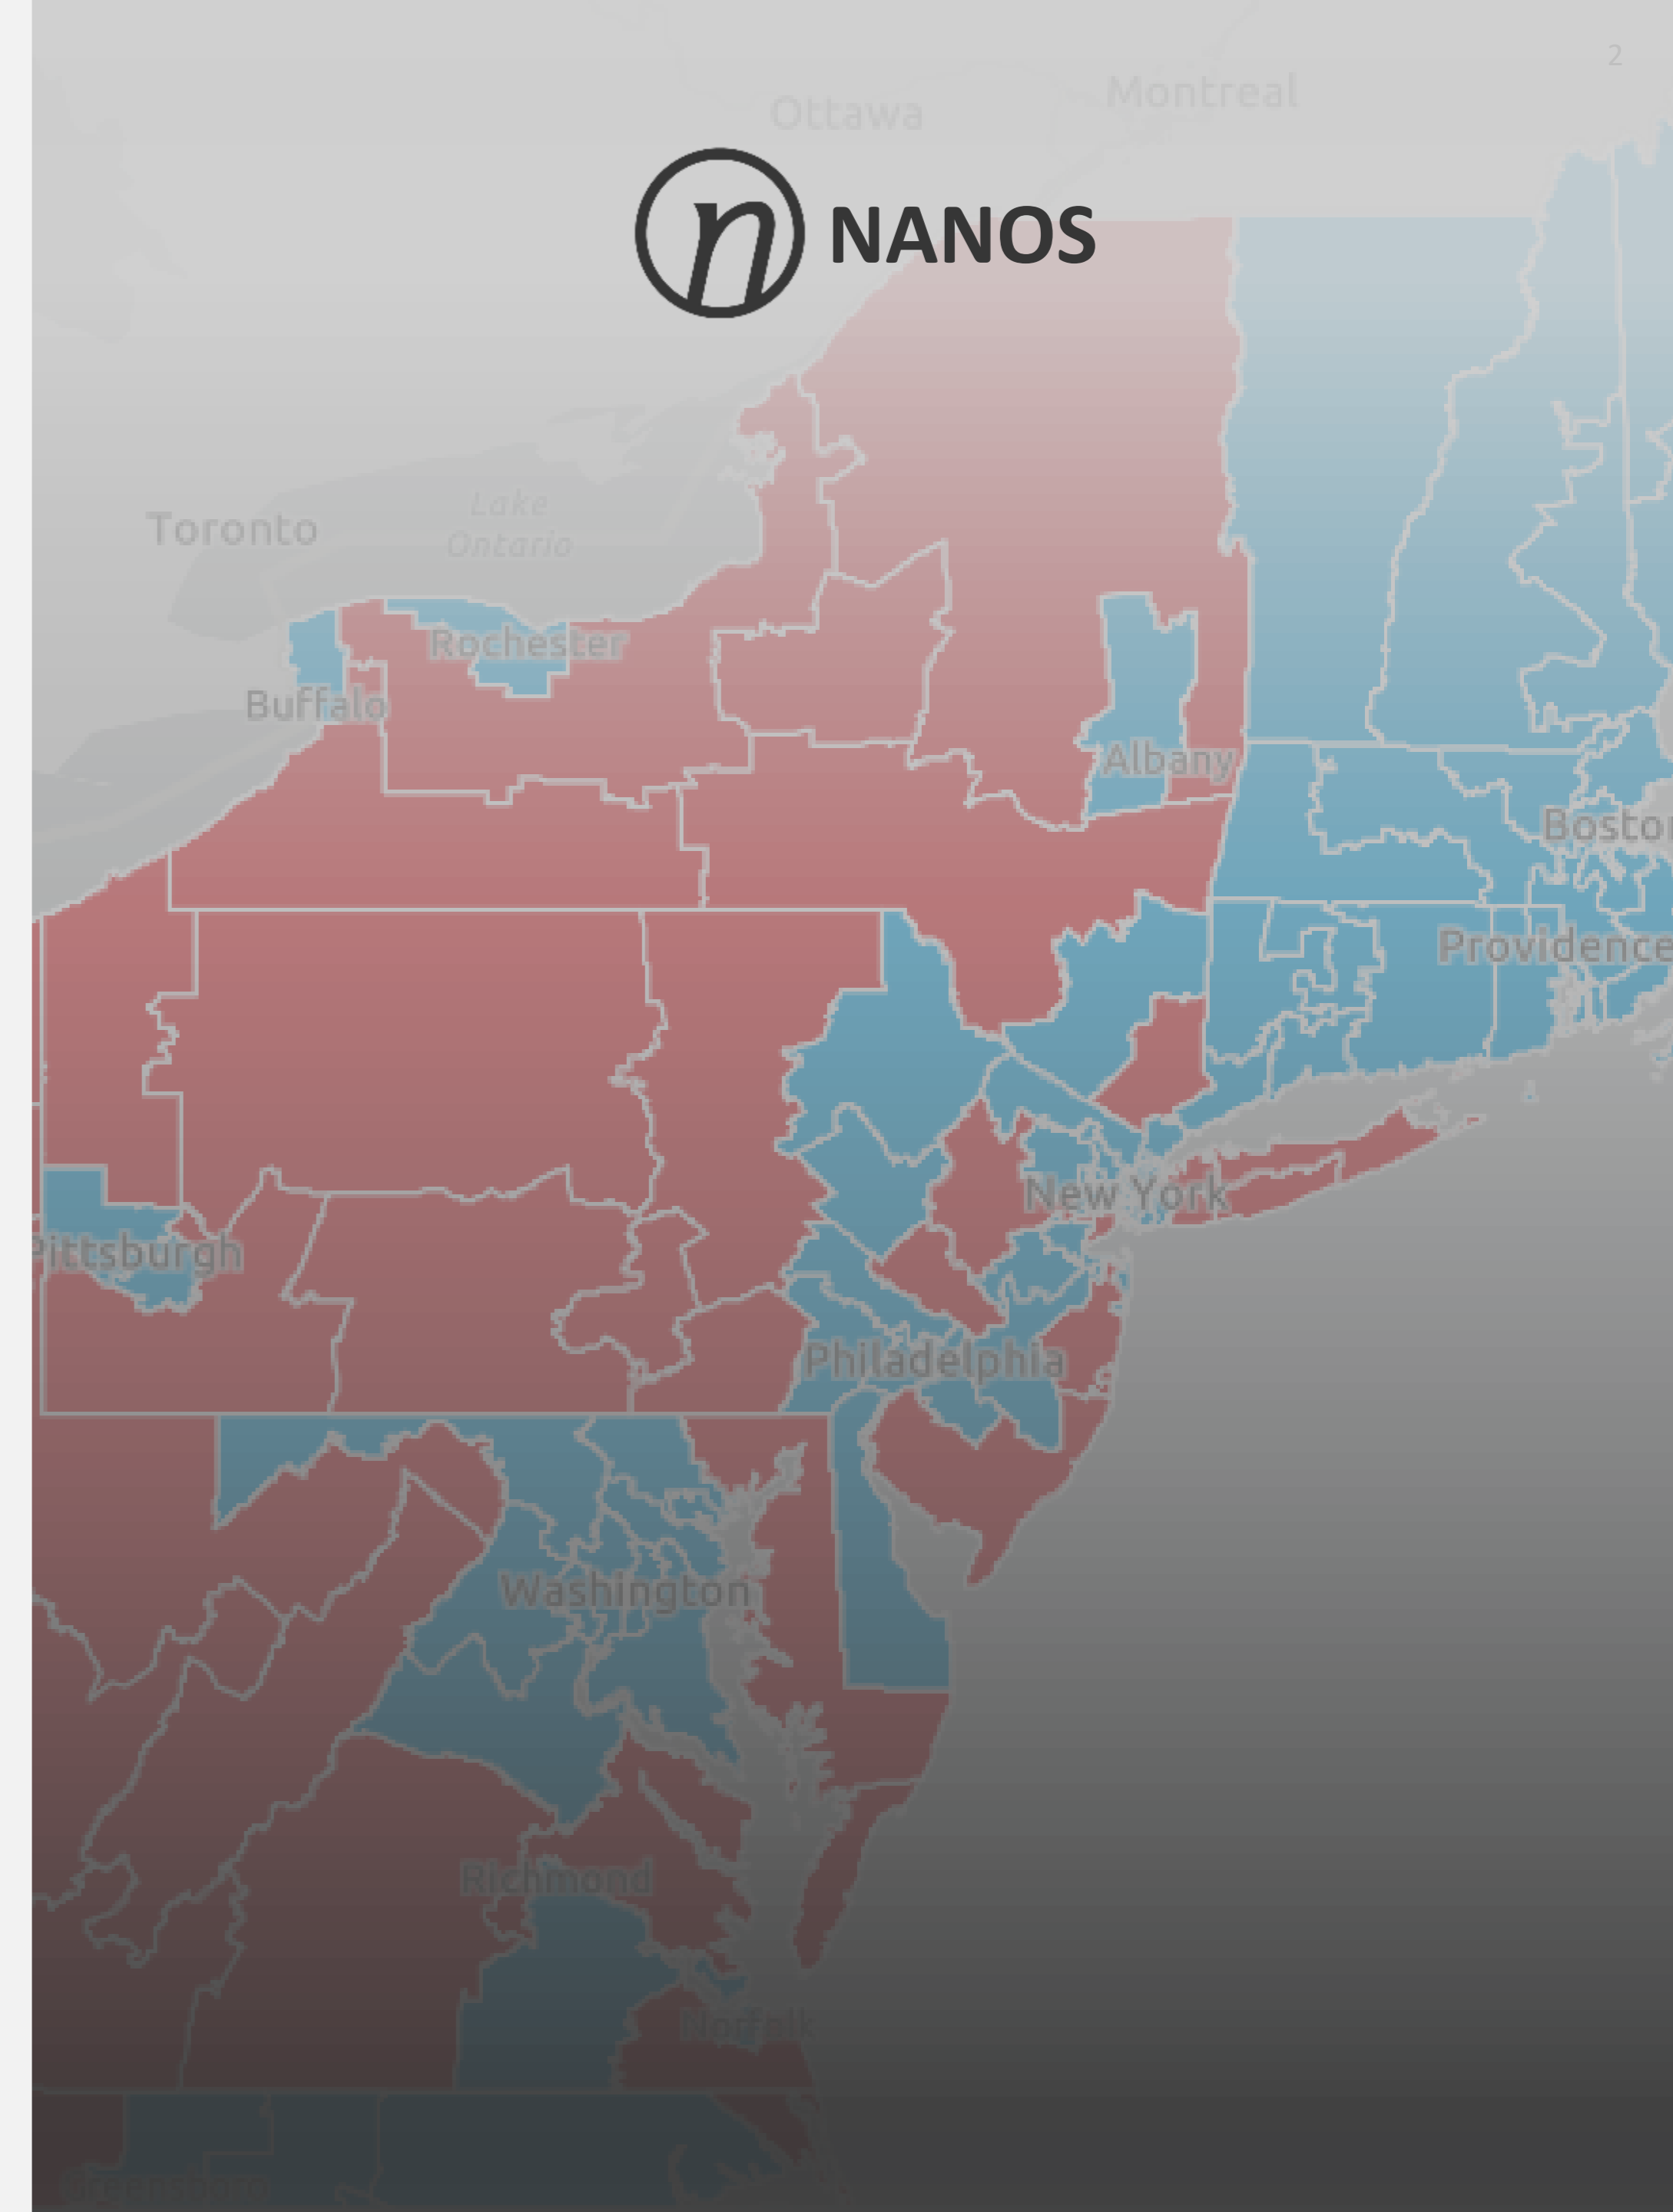

Interactive Voting Results Maps

Explore our **Interactive Voting Results Maps** for the US, UK, Canada, and Germany! Dive into the latest election data, compare historical trends, and understand the political landscape like never before.

Key Features

- **United States**
 - 2020 & 2016 US Presidential election data
 - Results by State and congressional district
 - General elections voter turnouts
 - Heat maps of party support
 - Margins of victory
 - Dashboards of Electoral College vote counts
 - 2022, 2020 & 2018 US House & Senate federal election data
 - Results by State (senate) and congressional district (House of Representatives)
 - General elections voter turnouts
 - Heat maps of party support
 - Margins of victory
 - Dashboards of seat counts

NANOS Interactive Voting Results Maps

Key Features

- **United Kingdom**

- 2024, 2019, 2017 & 2015 UK federal election data

- Results by constituency
 - Voter turnouts
 - Heat maps of party support

- Conservative and Unionist Party
 - Labour Party
 - Liberal Democrats
 - Scottish National Party
 - Sinn Féin
 - Reform UK
 - Democratic Unionist Party

NANOS Interactive Voting Results Maps

Key Features

- Canada
 - 2024, 2021, 2019 & 2015 Canada federal election data
 - Results by riding
 - General elections voter turnouts
 - Heat maps of party support
 - Conservative Party of Canada
 - Liberal Party of Canada
 - Bloc Québécois
 - New Democratic Party
 - Green Party of Canada
 - People's Party of Canada
 - Margins of victory
 - Dashboards of seat counts