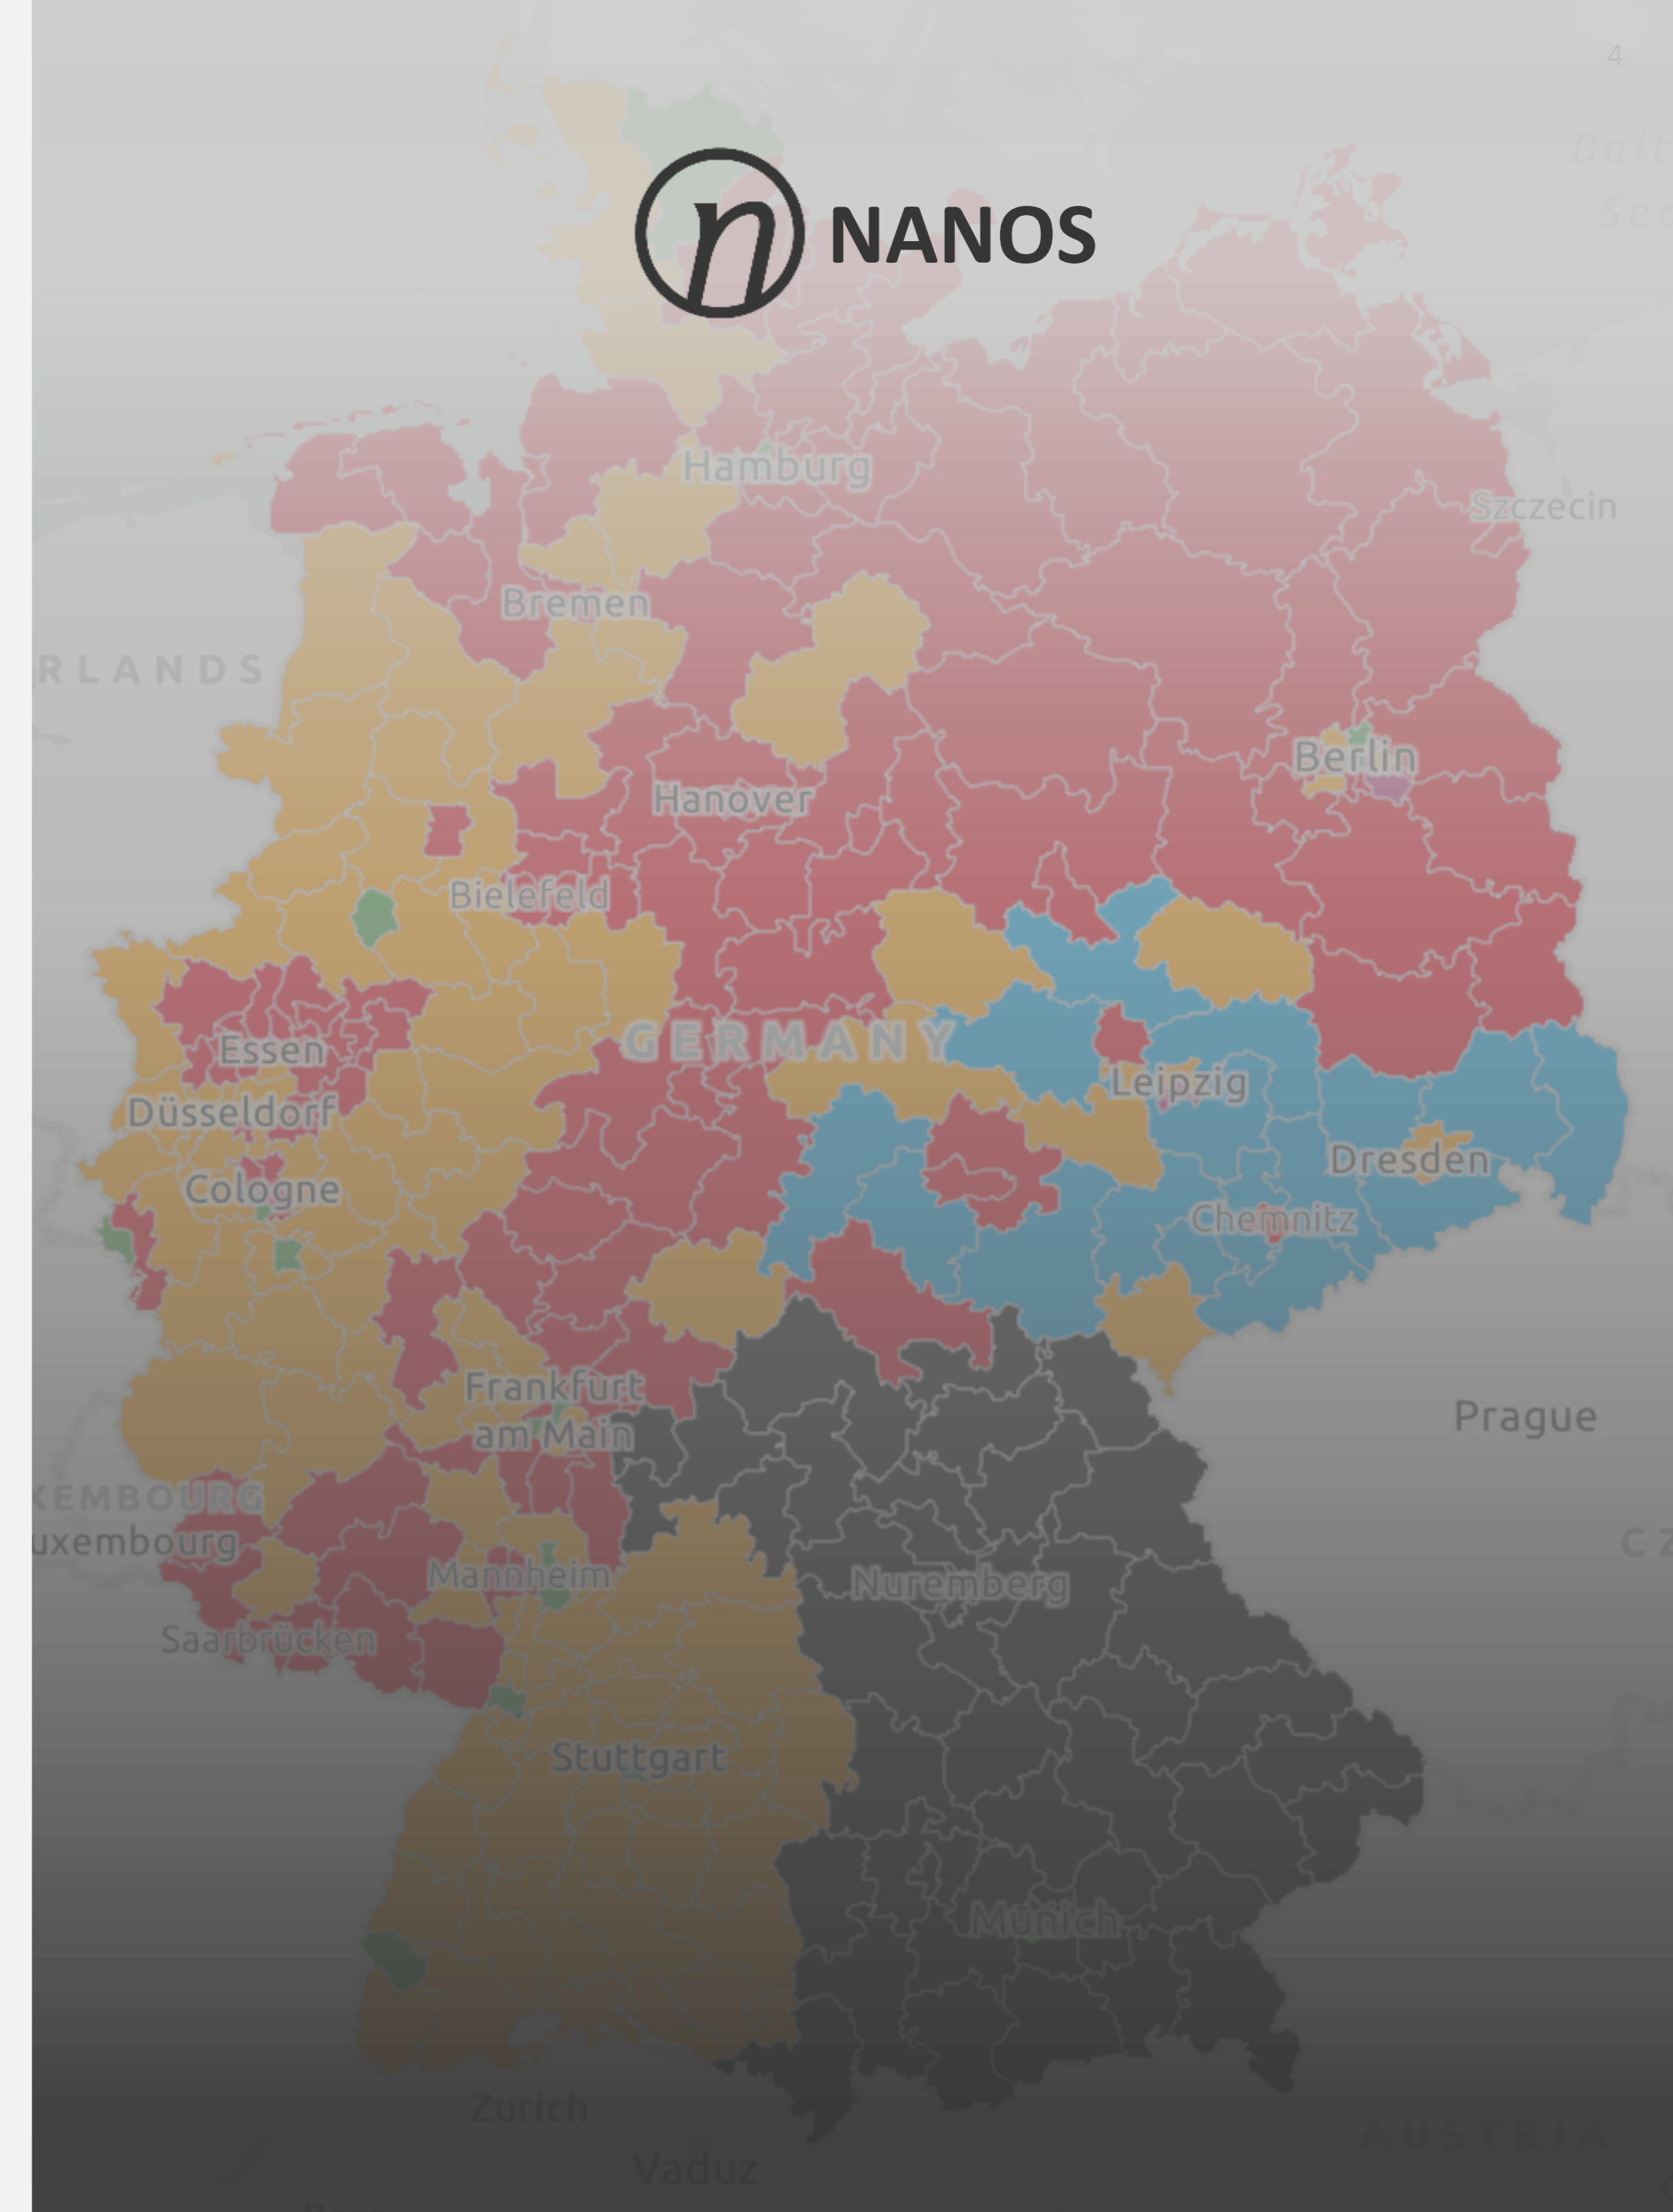

NANOS Interactive Voting Results Maps

Key Features

- **United Kingdom**

- 2024, 2019, 2017 & 2015 UK federal election data

- Results by constituency
 - Voter turnouts
 - Heat maps of party support

- Conservative and Unionist Party
 - Labour Party
 - Liberal Democrats
 - Scottish National Party
 - Sinn Féin
 - Reform UK
 - Democratic Unionist Party

- Green Party of England and Wales
 - Plaid Cymru
 - Alliance Party of Northern Ireland
 - Social Democratic and Labour Party
 - Ulster Unionist Party

- Margins of victory
 - Dashboards of seat counts

NANOS Interactive Voting Results Maps

Key Features

- **Germany**
 - 2024 & 2017 Germany federal election data
 - Results of first votes by constituency
 - General elections voter turnouts
 - Heat maps of party support
 - Social Democratic Party of Germany
 - Christian Democratic Union of Germany
 - Christian Social Union in Bavaria
 - Alliance 90/The Greens
 - Free Democratic Party
 - Alternative for Germany
 - The Left
 - Margins of victory
 - Dashboards of seat counts

NANOS Interactive Voting Results Maps

Key Features

- Canada
 - 2024, 2021, 2019 & 2015 Canada federal election data
 - Results by riding
 - General elections voter turnouts
 - Heat maps of party support
 - Conservative Party of Canada
 - Liberal Party of Canada
 - Bloc Québécois
 - New Democratic Party
 - Green Party of Canada
 - People's Party of Canada
 - Margins of victory
 - Dashboards of seat counts