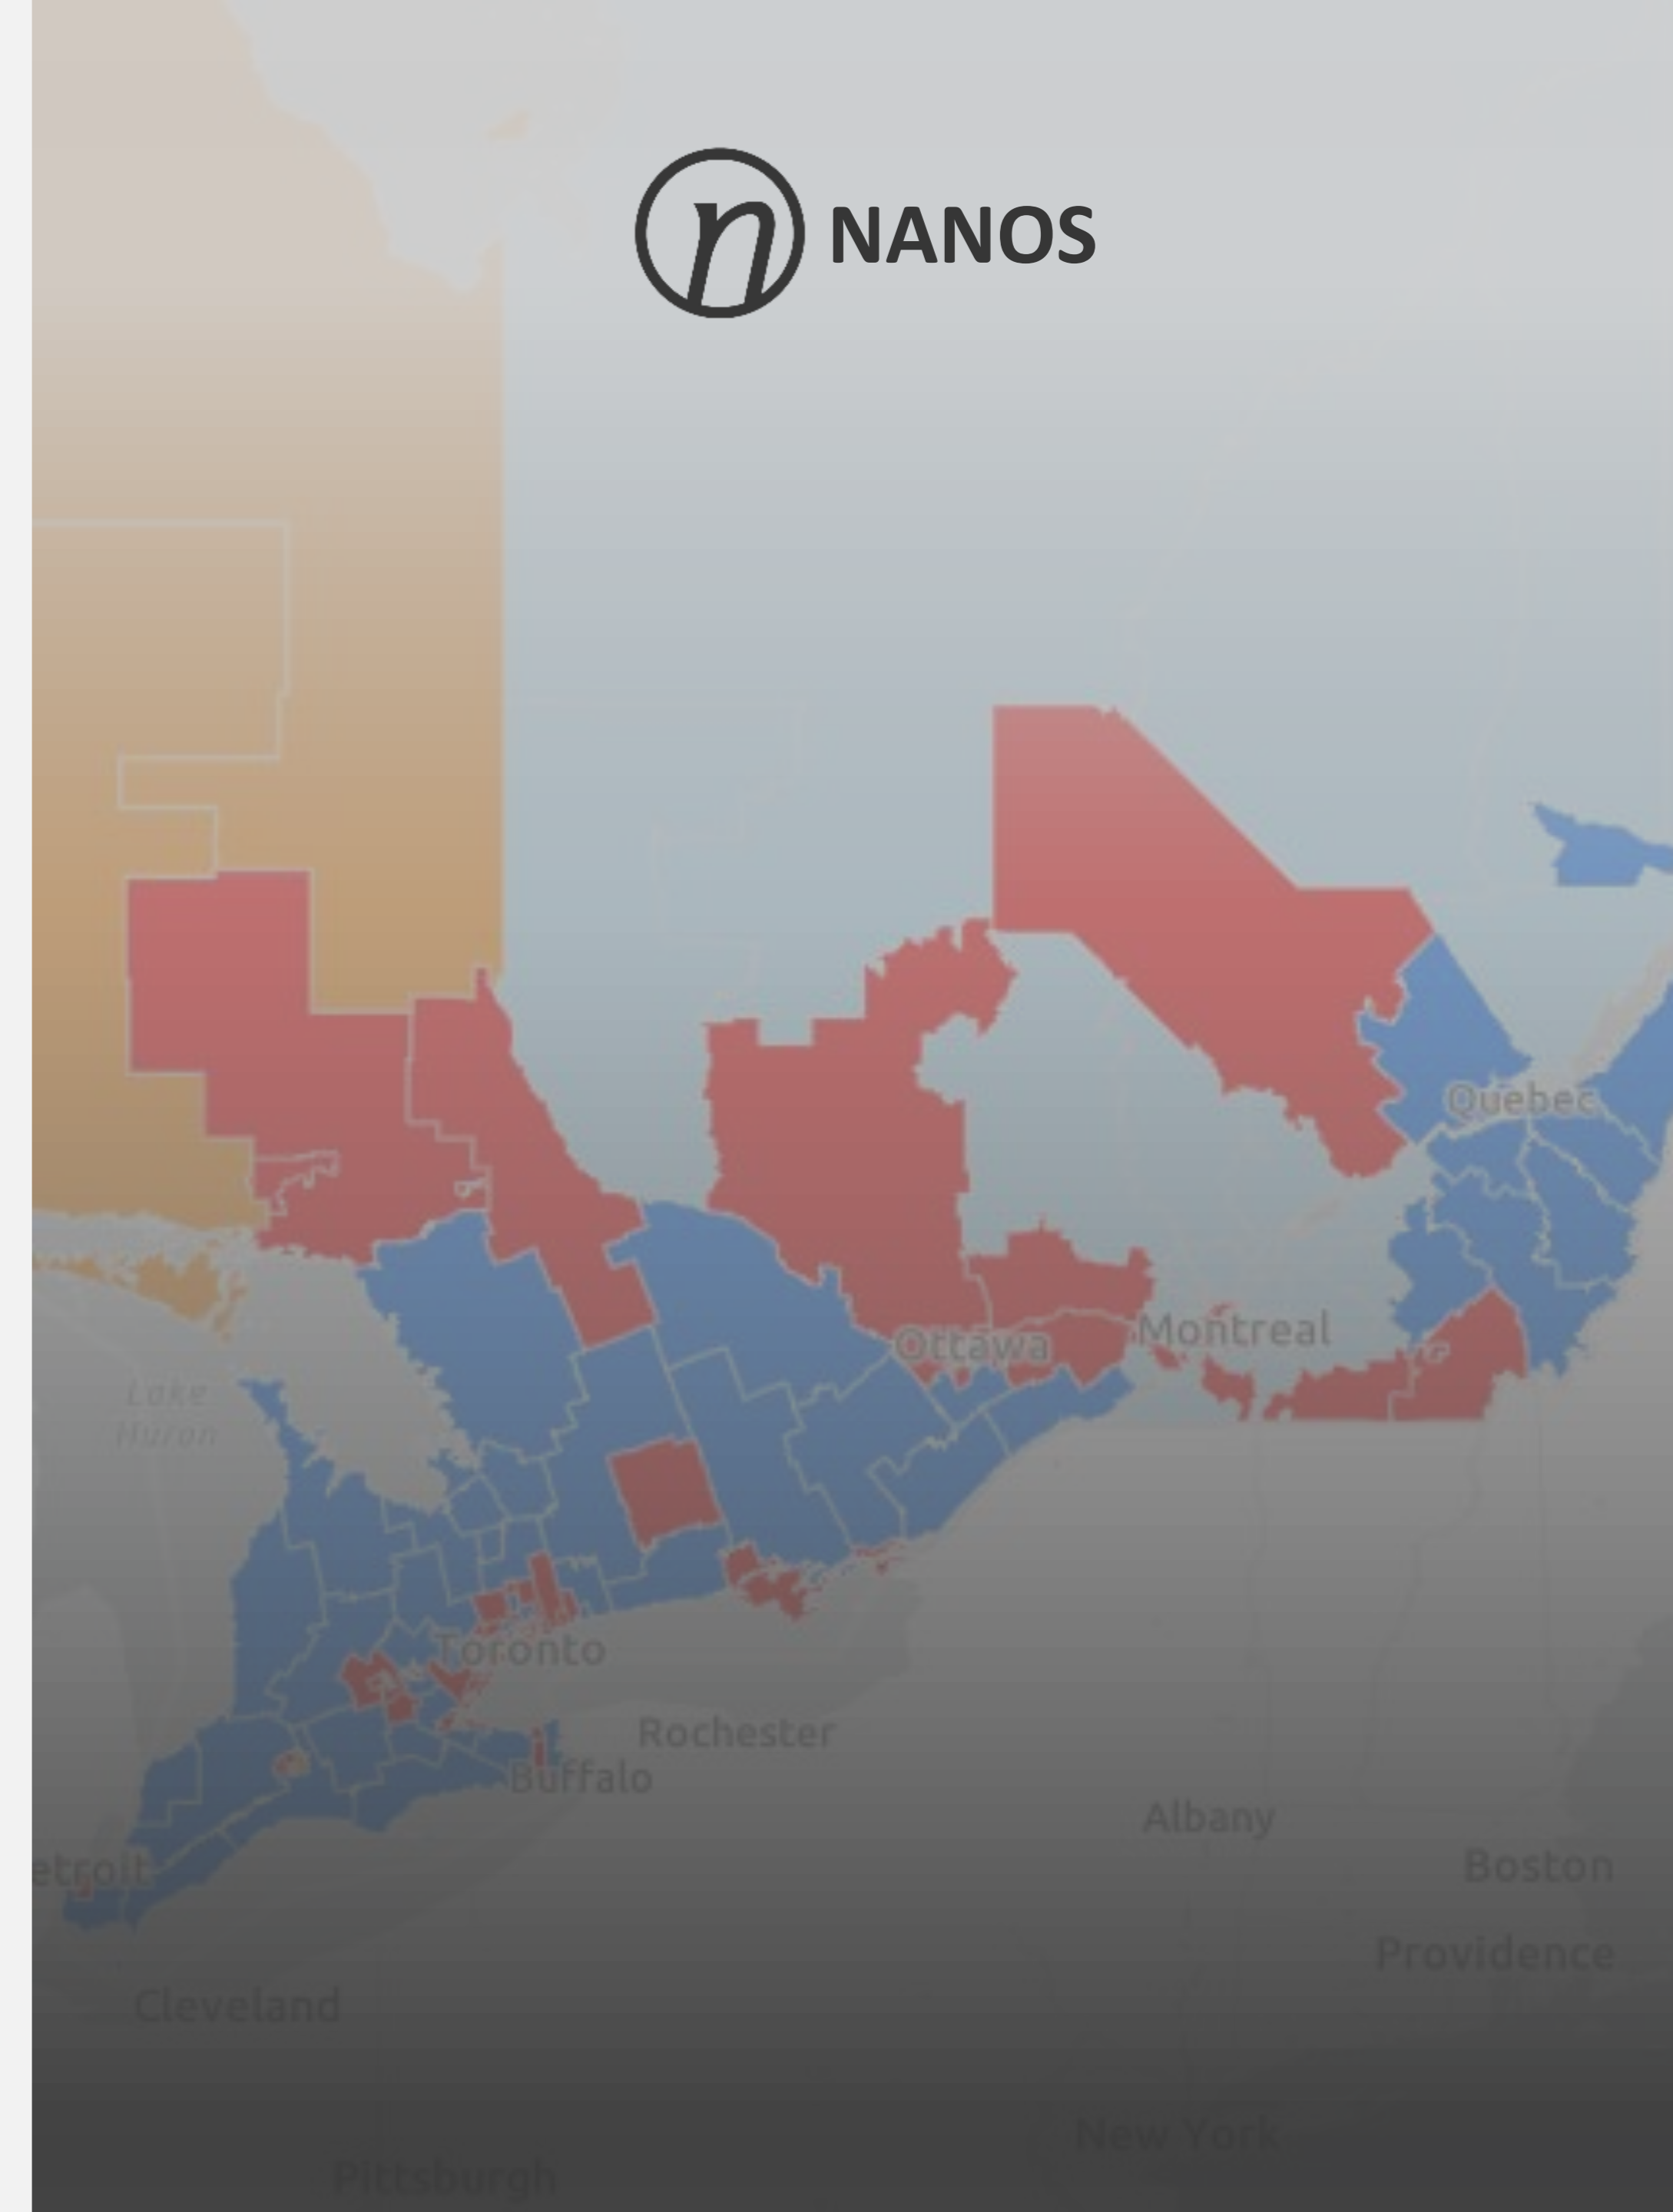

Key Features

- Canada
  - 2024, 2021, 2019 & 2015 Canada federal election data
    - Results by riding
    - General elections voter turnouts
    - Heat maps of party support
      - Conservative Party of Canada
      - Liberal Party of Canada
      - Bloc Québécois
      - New Democratic Party
      - Green Party of Canada
      - People's Party of Canada
    - Margins of victory
    - Dashboards of seat counts

NANOS Interactive Voting Results Maps